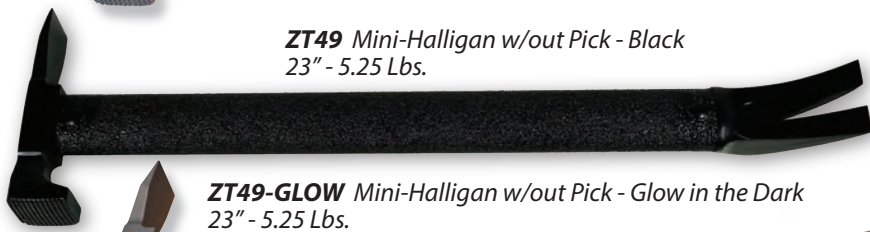

## ALL NEW - Glow in the Dark - Tactical Entry Tools

**ZT49-GLOW** Mini-Halligan w/out Pick - Glow in the Dark  
23" - 5.25 Lbs.

Actual Photo Image

**ZT48** Mini-Halligan w/Pick - Black  
23" - 5.5 Lbs.

Side View

**ZT48-GLOW** Mini-Halligan w/Pick - Glow in the Dark  
23" - 5.5 Lbs.

**ZT49** Mini-Halligan w/out Pick - Black  
23" - 5.25 Lbs.

**ZT49-GLOW** Mini-Halligan w/out Pick - Glow in the Dark  
23" - 5.25 Lbs.