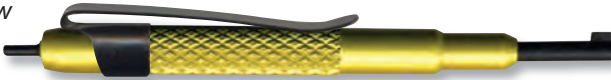

# TACTICAL HANDCUFF KEYS™

Tactical  
Handcuff Keys

**ZT13-RED** Aluminum Pocket Key  
Red

**ZT13-YLW** Aluminum Pocket Key  
Yellow

**ZT14-GP** Gold Plated Pocket Key  
Gold

**ZT14** Aluminum Pocket Key  
Black