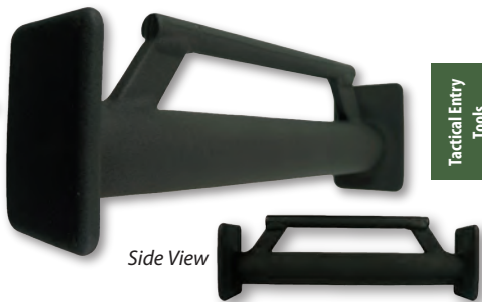

# TACTICAL ENTRY TOOLS

**ZT41 Tactical Entry Tool - Black**  
Available Sizes: 24", 30", 36", 42"

24" Shown

**ZT43-GLOW Tactical Entry Tool - Glow in the Dark**  
Available Sizes: 24", 30", 36"

24" Shown

**ZT301 Alloy Entry Tool - Black**  
Available Sizes: 24", 30", 36"

24" Shown

**ZT82 Mounting Brackets**  
Set of two with hardware.  
Holds 1" - 2" diameter. Compatible with  
ZT40, ZT41, ZT43, ZT301 and ZT302

Optional  
riser blocks  
for mounting  
included.

Brackets  
In use  
Shown  
Here.

**ZT75 One Man Door Ram**  
Black Plastisol Coated  
24"L x 5.5"W x 7.5"H - 31 lbs.

Side View

Tactical  
Entry  
Tools