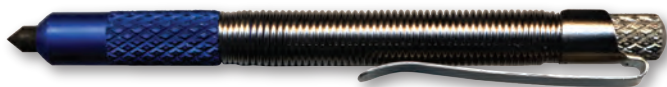

ZT57P-BLU Pocket Window Punch
4.75" - Blue