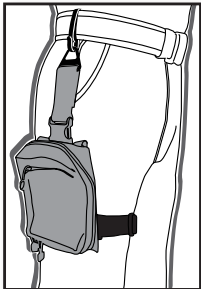

ZT14-104 S&W 104 High Security Aluminum Pocket Key
Black

Rapid deployment
for most drop leg
thigh rigs.

Our Tactical Belt Clip System
received the highest possible
rating of 5 stars from
www.tactical-officer.com

Patent Pending