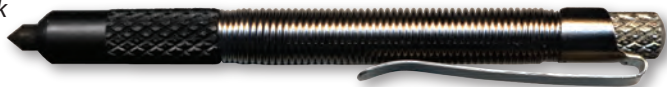

EMERGENCY WINDOW PUNCHES™

ZT57P-BLK Pocket Window Punch
4.75" - Black