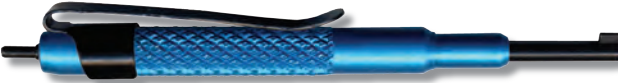

# TACTICAL HANDCUFF KEYS™

**ZT12C ProGrip Pocket Key**  
Black

**ZT12C TAN ProGrip Pocket Key**  
Tan

**ZT13 Aluminum Pocket Key**  
Silver

**ZT13-BLU Aluminum Pocket Key**  
Blue

**ZT13-GRAY Aluminum Pocket Key**  
Gray