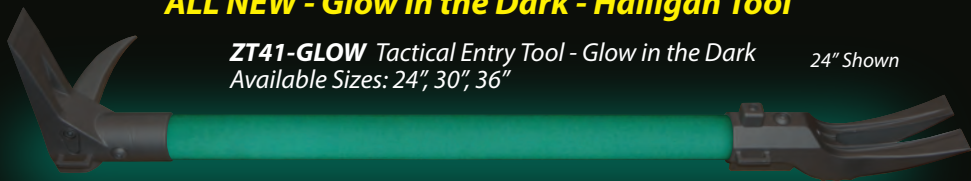

HALLIGAN & ENTRY TOOLS SPEC CHART

ALL NEW - Glow in the Dark - Halligan Tool

ZT41-GLOW Tactical Entry Tool - Glow in the Dark
Available Sizes: 24", 30", 36"

24" Shown

Item #	Description	Color	Length	Weight	24" Shown Here
ZT40-24	Halligan Tool	Red	24"	8 lbs.	
ZT40-30	Halligan Tool	Red	30"	8.5 lbs.	
ZT40-36	Halligan Tool	Red	36"	10 lbs.	
ZT40-42	Halligan Tool	Red	42"	12 lbs.	

Item #	Description	Color	Length	Weight	24" Shown Here
ZT41-24	Halligan Tool	Black	24"	8 lbs.	
ZT41-30	Halligan Tool	Black	30"	8.5 lbs.	
ZT41-36	Halligan Tool	Black	36"	10 lbs.	
ZT41-42	Halligan Tool	Black	42"	12 lbs.	

Item #	Description	Color	Length	Weight	24" Shown Here
ZT43-24 GLOW	Halligan Tool	Glow	24"	8 lbs.	
ZT43-30 GLOW	Halligan Tool	Glow	30"	8.5 lbs.	
ZT43-36 GLOW	Halligan Tool	Glow	36"	10 lbs.	

Item #	Description	Color	Length	Weight	24" Shown Here
ZT301-24	Alloy Entry Tool	Black	24"	8.5 lbs.	
ZT301-30	Alloy Entry Tool	Black	30"	9 lbs.	
ZT301-36	Alloy Entry Tool	Black	36"	11 lbs.	

Item #	Description	Color	Length	Weight	24" Shown Here
ZT302-24	Alloy Entry Tool	Nickel	24"	8.5 lbs.	
ZT302-30	Alloy Entry Tool	Nickel	30"	9 lbs.	
ZT302-36	Alloy Entry Tool	Nickel	36"	11 lbs.