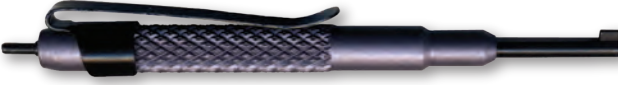

# TACTICAL HANDCUFF KEYS™

**ZT12C ProGrip Pocket Key**  
Black

**ZT12C TAN ProGrip Pocket Key**  
Tan

**ZT13 Aluminum Pocket Key**  
Silver

**ZT13-BLU Aluminum Pocket Key**  
Blue

**ZT13-GRAY Aluminum Pocket Key**  
Gray