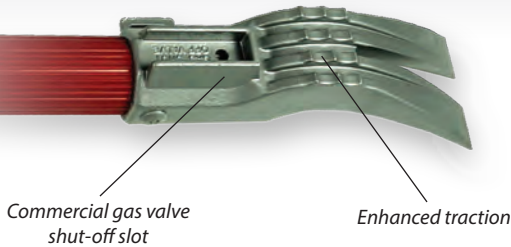

Commercial gas valve
shut-off slot

Enhanced traction