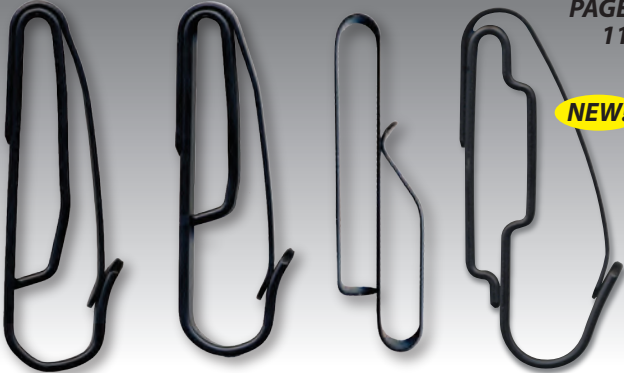

TACTICAL KEY RING HOLDERS™

PAGE
11

NEW!