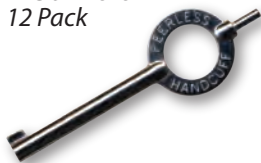

Easy to install and impossible to remove while the cuff is closed on a wrist.

Provides the ultimate security against cuff slipping while reducing wrist injury from abrasion caused by contact with the handcuff locking arm.

Fits most standard chain link handcuffs.

U.S. Patent #6,997,020

## STANDARD HANDCUFF KEYS

**ZT50-GOLD** Gold Plated  
12 Pack

**ZT50** Nickel  
12 Pack

**ZT51** Black  
12 Pack