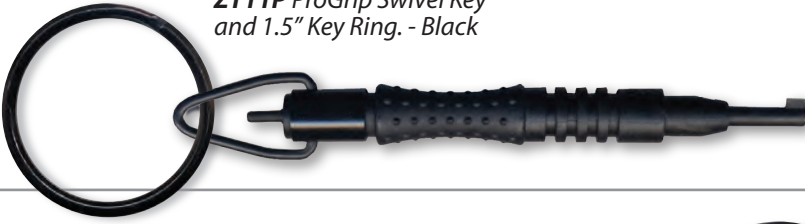

ZT11P-TAN ProGrip Swivel Key
and 1.5" Key Ring. - Tan

TACTICAL HANDCUFF KEYS™

ZT11P ProGrip Swivel Key
and 1.5" Key Ring. - Black