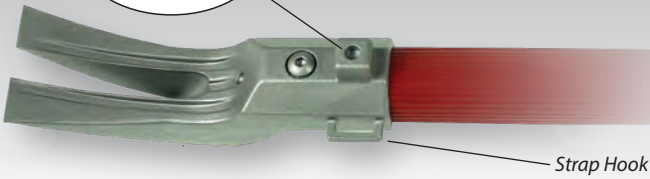

3/4" Drive for the
ZT79 Hydrant Socket
(Socket sold separately)

Strap Hook