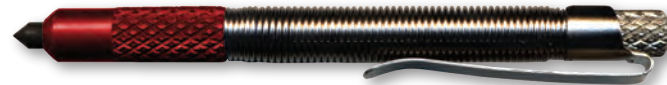

# EMERGENCY WINDOW PUNCHES™

**ZT57P-BLK** Pocket Window Punch  
4.75" - Black

**ZT57P-BLU** Pocket Window Punch  
4.75" - Blue

**ZT57P-RED** Pocket Window Punch  
4.75" - Red