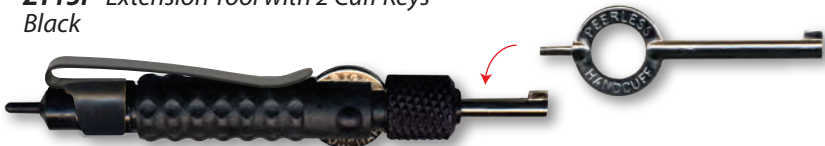

# TACTICAL HANDCUFF KEYS™

Tactical  
Handcuff Keys

**ZT13-RED** Aluminum Pocket Key  
Red

**ZT13-YLW** Aluminum Pocket Key  
Yellow

**ZT14-GP** Gold Plated Pocket Key  
Gold

**ZT14** Aluminum Pocket Key  
Black

**ZT14P** Polymer Pocket Key  
Black

**ZT14-XL** 5" Aluminum Pocket Key  
Black

**ZT101** Oversize Pocket Key  
Black

**ZT21** Alloy Steel Pocket Key  
Black

**ZT15P** Extension Tool with 2 Cuff Keys  
Black

# TACTICAL HANDCUFF KEYS™

Tactical  
Handcuff Keys

**ZT95 Stiletto Handcuff Key**  
Black

- Stiletto style spring loaded handcuff key
- High-strength polymer body & heat treated alloy steel handcuff key
- Safety clip attaches to shirt pocket

**ZT7P Ergonomic Handcuff Key with 2" Key Ring**  
Black

**ZT25 Super Grip Handcuff Key**  
and 1.5" Key Ring. Solid Steel  
Black

**ZT70B 5" Corrections Key**  
Black

**DHS Key Swivel Key with Department of Homeland Security Medallion**  
and 1.5" Key Ring.