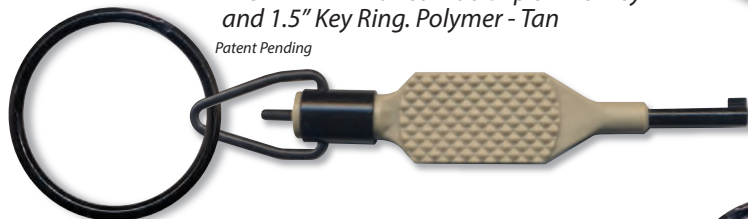

# TACTICAL HANDCUFF KEYS™

Tactical  
Handcuff Keys

**ZT15** Extension Tool with 2 Cuff Keys  
and 1.5" Key Ring. Swivel - Black

**ZT9P** Knurled Flat Grip Swivel Key  
and 1.5" Key Ring. Polymer - Black

Patent Pending

**ZT9P - TAN** Knurled Flat Grip Swivel Key  
and 1.5" Key Ring. Polymer - Tan

Patent Pending

**ZT10** Aluminum Swivel Key  
and 1.5" Key Ring. - Silver

**ZT10-PNK** Aluminum Swivel Key  
and 1.5" Key Ring. - Pink

**ZT11** Aluminum Swivel Key  
and 1.5" Key Ring. - Black

**ZT11-LG** 5" Large Grip Aluminum Swivel Key  
and 1.5" Key Ring. - Black