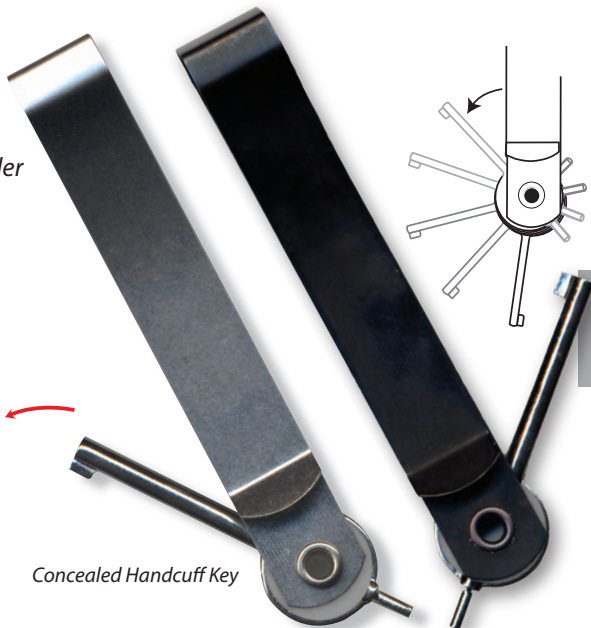

CONCEALED HANDCUFF KEYS

ZT98 Tactical I.D. Holder
Silver

ZT98-BLK Tactical I.D. Holder
Black

Uniform Chest Pocket

Concealed Handcuff Key

ZT93 Non Metallic
Covert Handcuff Key