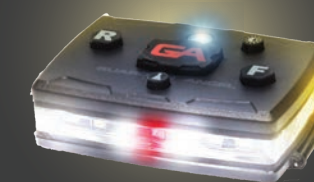

Numerous Mounting Options

Applications for individuals, vehicles, bikes, epaulettes, canines, turnout gear, medical bags, dashboards, belts, hard hats, head gear, metal equipment, and more.

Constant On or Flashing Patterns

LEDs on front or back side either stay on or flash.

Guardian Angel Elite Series
Devices

GA-ELT-WRMM
White-Red Elite Model

GA-ELT-WYMM
White-Yellow Elite Model

Dealer info here

Accessories

Strap/Shirt/Epaulette Clip Mount
 GA-100-SC **For Elite Series:GA-ELT-SC** **MSRP: \$5.99**