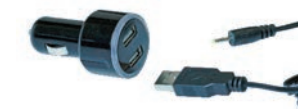

Car Charger
GA-100-CC **For Elite Series: GA-ELT-CC** **MSRP: $6.99**

EU AC Adapter
GA-100-EUACA **MSRP: $9.99**