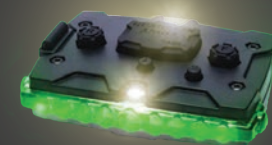

Portable & Versatile

Light weight (approx. 6oz.) and small, built-in Neodymium rare earth magnet to securely attach to any metal surface. Comes standard with patented magnet mounting system to attach to any clothing.

The Series 100 is where **our mission** to create the **world's best personal safety lighting device** began. By harnessing the power of LED technology and housing it in a **virtually indestructible device** our first-gen Guardian Angels hit the market to **rave reviews**. These devices feature a single white LED work light in the front of the device, two brightness settings, as well as **various combinations** of colored lights front and back that only flash. Available in Green, Yellow, Red, Orange, Red/White and Red/Yellow.